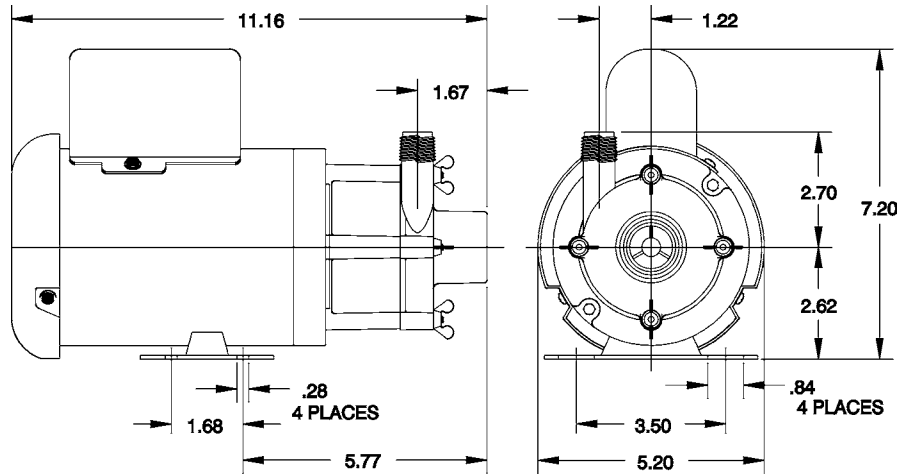

TE-5-MD-HC

NOTE: Designs and dimensions may vary for various reasons (i.e. type of motor). This information should be used as general guide rather than an unqualified guarantee. Specifications are subject to change without prior notice.

Specifications

Model No.	Item No.	Intake Size	Discharge Size	Listing(s)	HP	Volts	Hertz	Amps	Watts	Performance (GPM @ Head)					Shut Off		Power Cord (ft.)	Weight (lbs.)
										1'	3'	6'	9'	15'	Feet	PSI		
TE-5-MD-HC	584604	1" FNPT	1/2" MNPT	UR/C-CSA	1/8	115	50/60	2.3/3.0	220/325	20	19.2	18.2	17	14.8	29.3	12.7	6	28.00
TE-5-MD-HC	584698	1" FNPT	1/2" MNPT			230	50/60	1.3/1.4	220/325	20	19.2	18.2	17	14.8	29.3	12.7		7.00