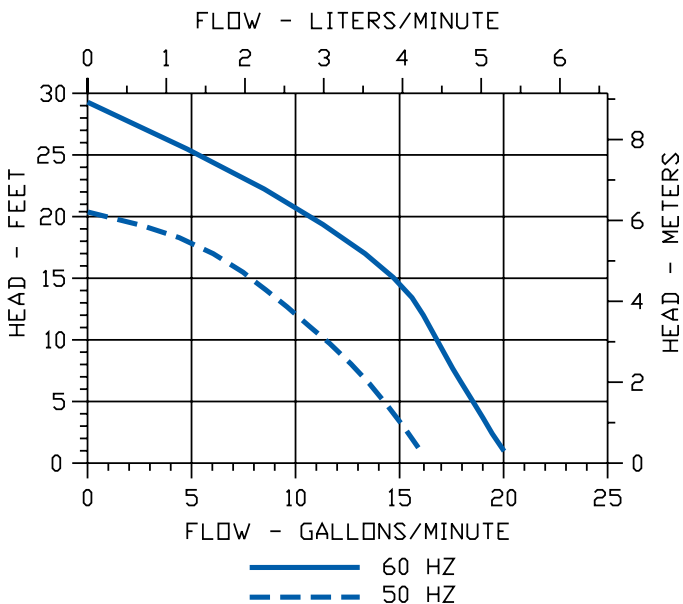

Replacement Parts

ITEM	PART NO.	DESCRIPTION
A	183066	Volute
B	924008	O-ring
C	921077	Thrust washer
D	183141	Impeller/Bushing
E	180057	Shaft
F	182006	Housing
1	920003	Wing nut
2	911403	Stud, collared
3	183602	Drive magnet

NOTE: Parts A-F contact fluid

LittleGIANT
PO Box 12010 • Oklahoma City, OK 73157
Phone: 800.701.7894 • Fax: 800.701.8046
E-mail: customerservice@littlegiant.com