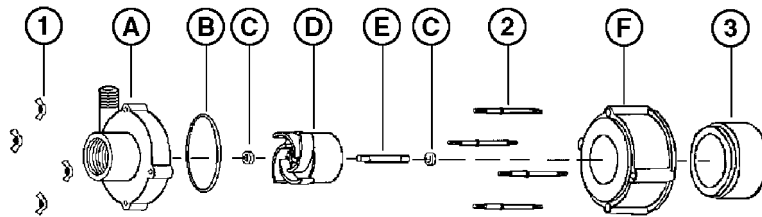

The Little Giant MD-HC series features leakproof, seal-less magnetic drives and are designed for in-line, non-submersible use. Volute, magnet housing and impeller are glass-filled Ryton[®] for excellent chemical resistance. Ceramic shaft and thrust washers are 99.5% pure alumina for excellent wear and trouble-free service. Pumping heads are easily rotated, cleaned or serviced with no special tools required. Spindle shaft is supported at both ends to prevent impeller damage during start-up and stop of pump.

Specifications

Model No.	Item No.	Intake Size	Discharge Size	Listing(s)	HP	Volts	Hertz	Amps	Watts	Performance (GPM @ Head)					Shut Off		Power Cord (ft.)	Weight (lbs.)
										1'	3'	6'	9'	15'	Feet	PSI		
TE-5-MD-HC	584604	1" FNPT	1/2" MNPT	UR/C-CSA	1/8	115	50/60	2.3/3.0	220/325	20	19.2	18.2	17	14.8	29.3	12.7	6	28.00
TE-5-MD-HC	584698	1" FNPT	1/2" MNPT			230	50/60	1.3/1.4	220/325	20	19.2	18.2	17	14.8	29.3	12.7		7.00

Replacement Parts

ITEM	PART NO.	DESCRIPTION
A	183066	Volute
B	924008	O-ring
C	921077	Thrust washer
D	183141	Impeller/Bushing
E	180057	Shaft
F	182006	Housing
1	920003	Wing nut
2	911403	Stud, collared
3	183602	Drive magnet